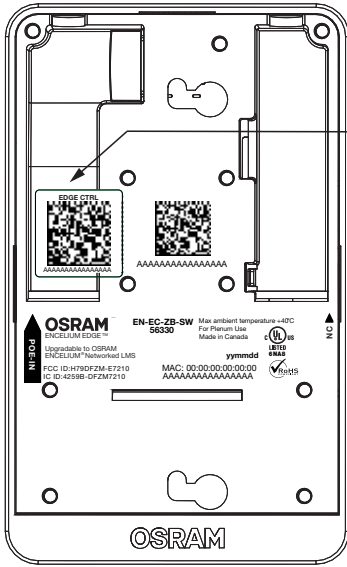

SAVE FOR FUTURE REFERENCE

ENCELIUM EDGE™ Standalone
Wireless Light Management System
Hardware barcode logbook

ENCELIUM EDGE Hardware Barcode Logbook

ENCELIUM EDGE Controller Number: Installed Space:

Peel this portion of the barcode sticker

Peel this portion of the barcode sticker

Site Address:

Installed by:

System Setup by:

SAVE THESE PAGES FOR FUTURE REFERENCE

ENCELIUM EDGE Hardware Barcode Logbook

ENCELIUM EDGE Controller Number:

Installed Area: