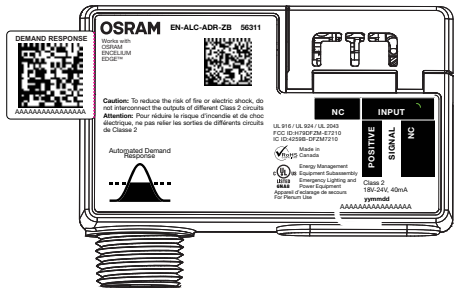

SAVE FOR FUTURE REFERENCE

ENCELIUM EDGE™ Standalone
Wireless Light Management System
Hardware barcode logbook

ENCELIUM EDGE Hardware Barcode Logbook

ENCELIUM EDGE Controller Number: Installed Space:

Peel this portion of the barcode sticker

Peel this portion of the barcode sticker

Site Address:

Installed by:

System Setup by:

SAVE THESE PAGES FOR FUTURE REFERENCE

ENCELIUM EDGE Hardware Barcode Logbook

ENCELIUM EDGE Controller Number:

Installed Area: