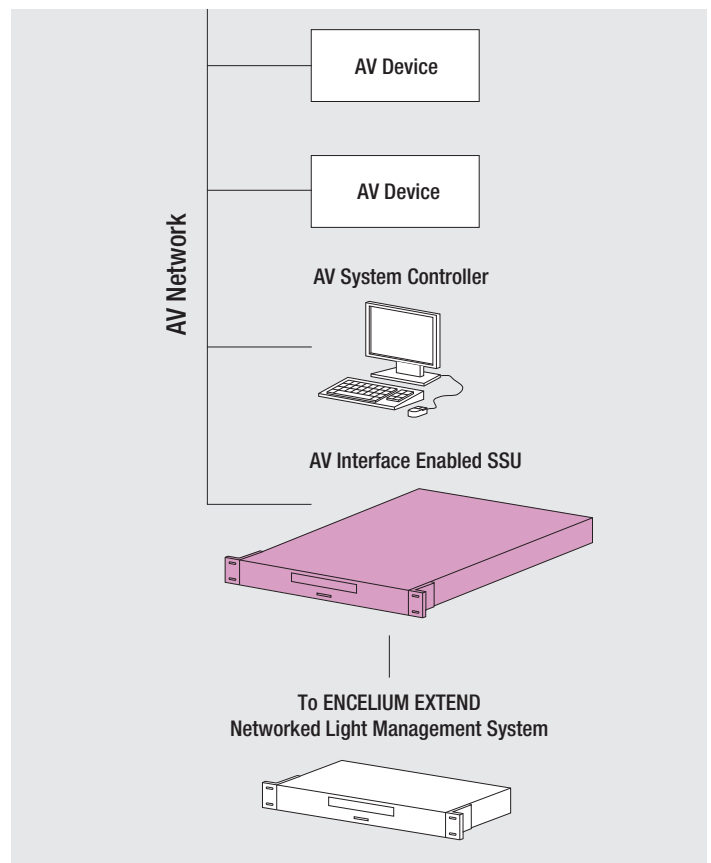

AV Interface

The AV Interface which resides in the SSU, allows the integration of audio-visual systems (e.g., Crestron® system) to the ENCELIUM® EXTEND Networked Light Management System (LMS). Using the AV Interface allows various scenarios for a given space by changing lighting, audio and visual to achieve a desired atmosphere. In many cases, these scenarios can be recalled through an interactive touch screen.

The ENCELIUM EXTEND LMS accepts commands for the following tasks via Telnet protocol on a per zone basis:

- Recalling, saving & querying scenes
- Switching zones "ON" and "OFF"
- Setting brightness levels & dimming

Typical applications for AV Interface are auditoriums, large board rooms and large classrooms.

Telnet Communication Settings

The Telnet server is hosted on the SSU and can generally be accessed via TCP/IP port #23. If required, a port other than #23 can also be used.

Key Features & Benefits

- Enables preset or customized audio and video settings that can be stored, recalled and modified as needed via an interactive touch screen interface

ENCELIUM® EXTEND Networked Light Management System Architecture