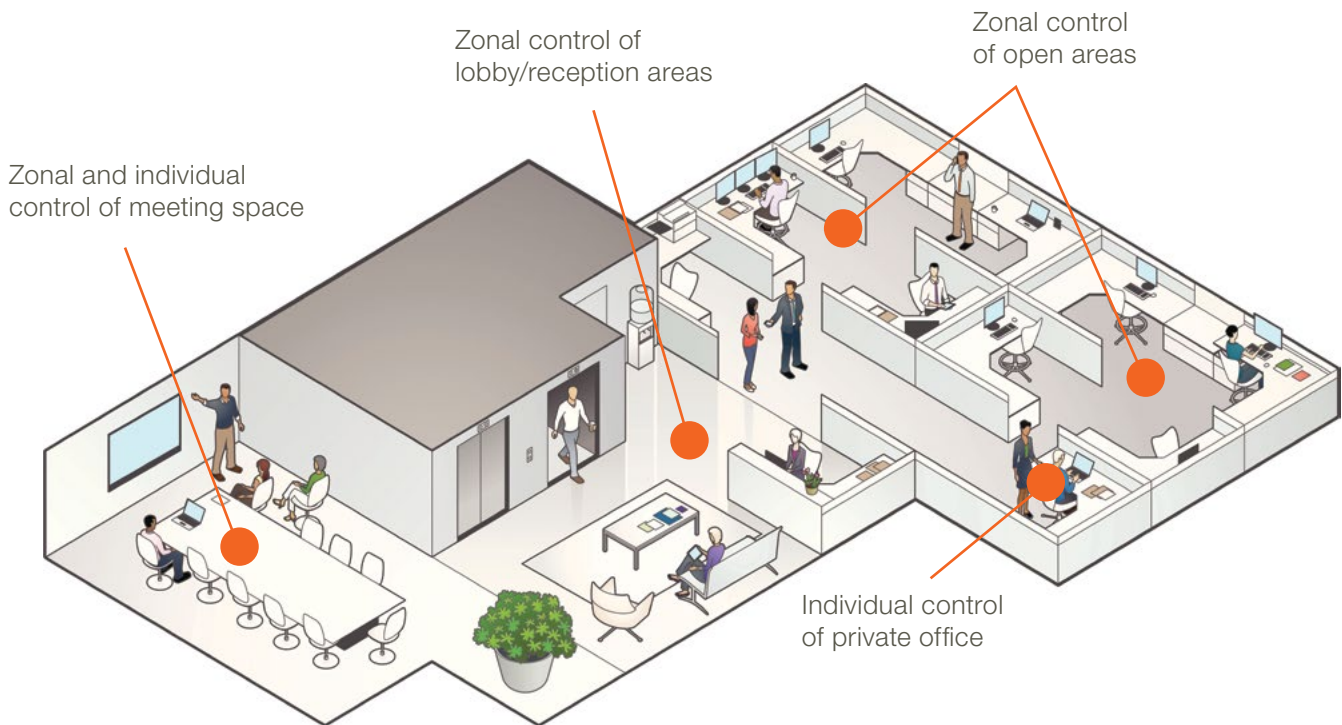

Introducing the ENCELIUM EDGE™ System

The ENCELIUM EDGE Standalone Wireless Light Management System is a simple, state-of-the-art solution that supports up to approximately 10,000 square feet and/or up to 100 nodes. It enables the correct levels of light, for different task requirements and individual preferences, while also maximizing energy savings.

Installation and setup is simple and quick. Lighting control can be initialized using code-compliant, default settings. Time scheduling, daylight harvesting and other lighting control strategies can be modified easily using the intuitive ENCELIUM EDGE Mobile Setup App.

Addressing Business Requirements

- Attract high performing employees from a high demand talent pool
- Optimize the use of space
- Support collaboration and productivity
- Support corporate brand
- Lower operational costs
- Meet Energy code requirements (ASHRAE 90.1 & Title 24)

To learn more about the ENCELIUM EDGE System, go to www.osram.us/edge

Light is OSRAM

OSRAM

ENCELIUM EDGE System Application

ENCELIUM EDGE System Architecture

Each ENCELIUM EDGE System supports up to approximately 10,000 square feet and/or up to 100 nodes. Leveraging a mesh network based on ZigBee® standards, the ENCELIUM EDGE Controller delivers dedicated commands to additional OSRAM hardware modules compatible with the ENCELIUM EDGE System.