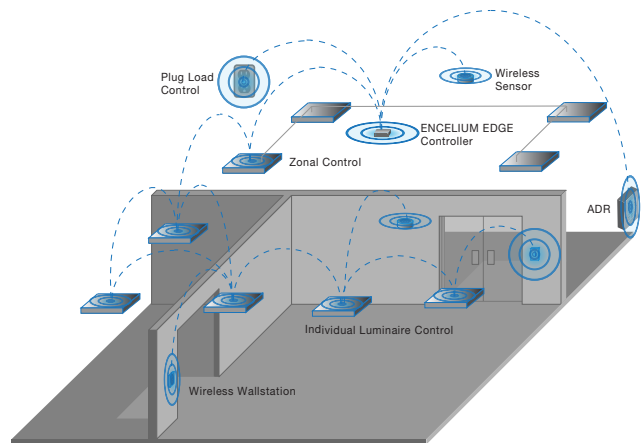

Installation and setup is simple and quick. Lighting control can be initialized using code-compliant, default settings. Time scheduling, daylight harvesting and other lighting control strategies can be modified easily using the intuitive ENCELIUM EDGE Mobile Setup App.

To learn more about the ENCELIUM EDGE System, go to www.osram.us/edge

Light is OSRAM

OSRAM

ENCELIUM EDGE System Application

ENCELIUM EDGE System Architecture

Each ENCELIUM EDGE System supports up to approximately 10,000 square feet and/or up to 100 nodes. Leveraging a mesh network based on ZigBee® standards, the ENCELIUM EDGE Controller delivers dedicated commands to additional OSRAM hardware modules compatible with the ENCELIUM EDGE System.

ENCELIUM EDGE Mobile Setup App

The ENCELIUM EDGE Mobile Setup App enables your local OSRAM representative to scan installed hardware modules, group and connect them to the appropriate ENCELIUM EDGE Controller, and adjust default scenes if required.

The ENCELIUM EDGE Mobile Setup App is intuitive. It can be downloaded for free through the AppStore or Google Play for simple scene programming changes such as daylight harvesting, time scheduling and individual fixture brightness levels. Training on the ENCELIUM EDGE Mobile App is available from your local OSRAM representative with on-line tools available at www.osram.us/partner-resources.